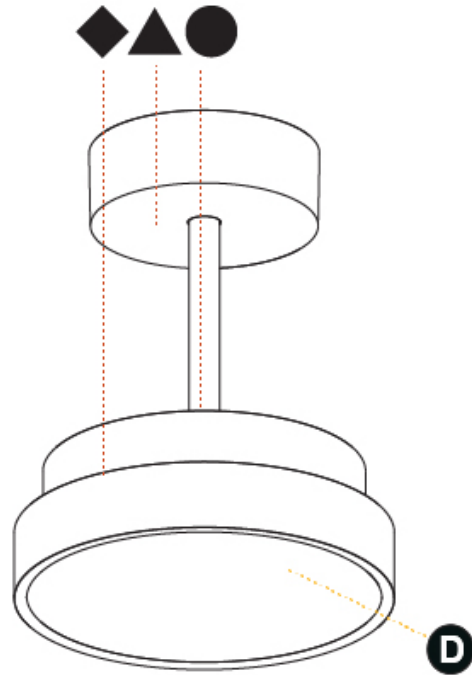

SIGN DIVA TUBE KORONA SUSPENSION

A300024-

PROJECT _____

TYPE _____

SPECIFIER _____

QUANTITY _____

DATE _____

A