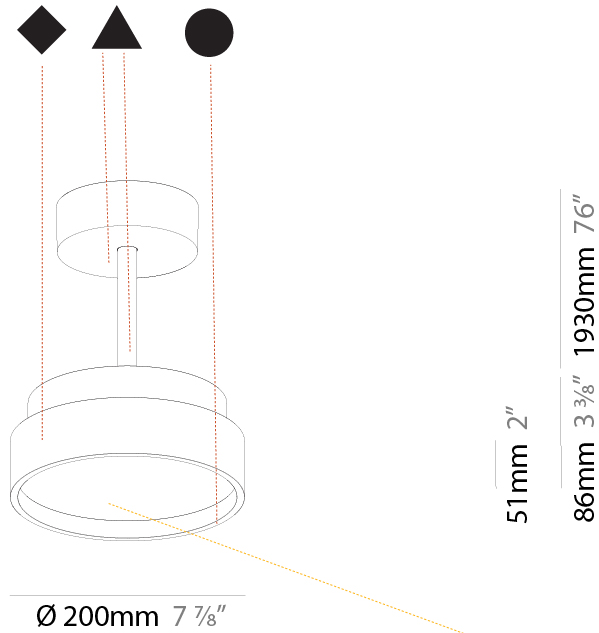

GENERAL

Series: Sign Diva Tube
Subseries: Sign Diva Tube Korona
Partner: Prolicht
Division: Architectural
Installation: Suspension
Product Type: Pendant
Mounting Location: Ceiling
Light Distribution: Direct

PHYSICAL

Shape: Round
Diameter (mm): 200
Diameter (in): 7 7/8
Height (mm): 86
Height (in): 3 3/8
Max. Overall Height (mm): 2016
Max. Overall Height (in): 79 3/8
Weight (kg): 1.789
Weight (lbs): 3.944
Diffuser: PMMA - Opal / Micro-Prism / Sparkling Secret / Vintage Industrial
Fixture Finish: SSR / BKV / CWI / CRY / HAB / UFT / ITA / RUA / FTG / MYG / LOD / PUS / FRO / FUP / KIA / POP / BLS / SPG / MEY / GOH / CHC / COM / ABZ / JAG / OBR / MOS / ROR
Fixture Material: PMMA / Extruded Aluminum / Steel

ELECTRICAL

Lamp Type: LED (Zhaga Standard)
Input Wattage (W): 10
Dimming: Tri-Mode (Non-Dimming and Phase Dimming (120Vac only) and 0-10V Dimming)
Driver Included: Yes
Driver Location: Integrated
Driver Type: Constant Current - Universal
Driver Class: Class 2
Input Voltage (V): 120 - 277
Constant Current (MA): 350

LED

Color Temperature (°K): 2700 / 3000 / 3500 / 4000
Max. Delivered Lumen (lm): 836 / 895 / 903 / 921
Nominal Lumen (lm): 1280 / 1370 / 1382 / 1410
CRI: >90 CRI
Lamp Life (hrs): 50000

OPTICAL

RATINGS AND CERTIFICATIONS

Certified By: Certified for North American Standards
IP rating: IP20